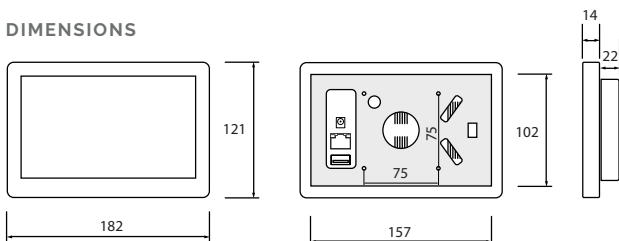

## DIMENSIONS

## SPECIFICATION

Display	
Size	7" / 16:9
Resolution	1024 x 600
Contrast	500:1
Luminance standard	350 nit
Display colors	16,7M
Technology	IPS, capacitive touch screen

Performance	
CPU	Octa-core 1,2 GHz
Operating memory	2 GB
Flash drive	8 GB Flash
OS	Android 6.0

Housing and Environment	
Dimensions	182 x 121 x 36 mm/380 g
Construction	plast, white or black
Accessories	box for wall mount
Protection	only for indoor usage
Operating conditons	0°C to 40°C/5% to 95% non-condensating
Certification	CE, FCC, Rohs